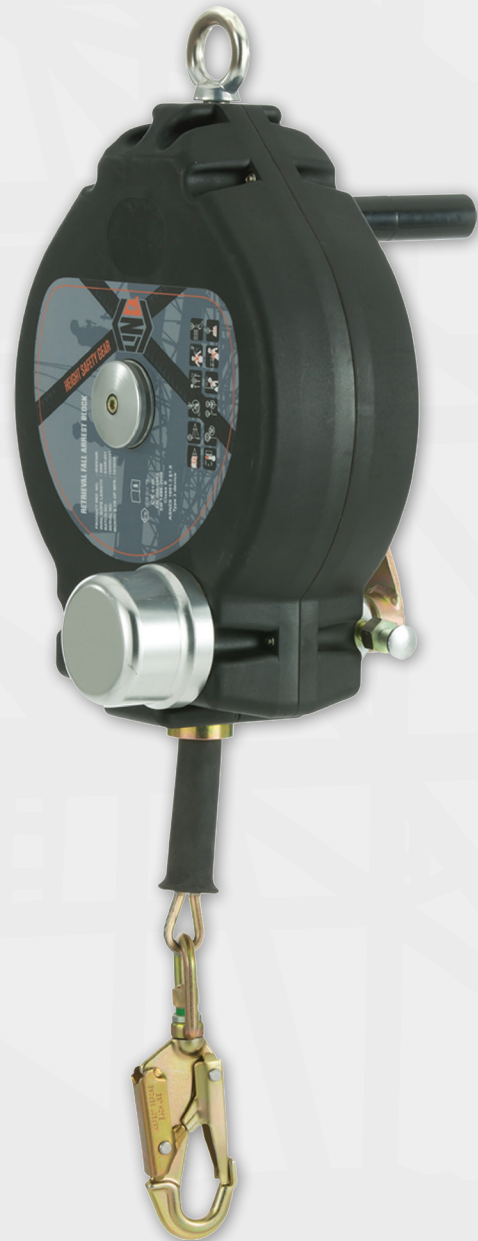

FEATURES & BENEFITS

- High impact polymer outer casing
- Comes with load indicator snap hook
- Anchorage eye with swivel action prevents undue twisting of rope while working or in the event of a fall
- Equipped with locking pin that enables SRL to have "Dual Mode"
- "Block Mode" allows SRL to be used as an independent fall arrestor
- "Winch Mode" enable easy retrieval/rescue of worker
- Retractable wire rope maximum length: 30m
- Weight: 14.5kg ± 10gm
- Mass held rating at 136kgs
- Full service facility available
- Maximum 3 year Full Service intervals

TECHNICAL INFORMATION

WIRE ROPE

- Material: Galvanized steel
- Thickness: 5 ± 0.2mm
- Breaking Strength: Min 12kN

PLASTIC COVER

- Material: High impact polymer plastic

VITAL TEST COMPLIANCE

- Static Strength: 15kN for 3 minutes
- Dynamic Performance: Maximum breaking force does not exceed 6kN in the line when tested on a free falling mass of 100kgs

STANDARDS

Conforms to standard EN 360:2002 and EN 1496: 2006 Class B

Passed the corrosion test in accordance with ISO 9227:1990 – 24 hours

Accepted under clause AS/NZS 1891.3 §1.6.

Atex Certified for use in potentially explosive atmosphere as per directive 94/9/EC

Reading of LINQ instruction manual prior to use is mandatory.
Description and specification subject to change without notice.

IRSR30R

Full member of: